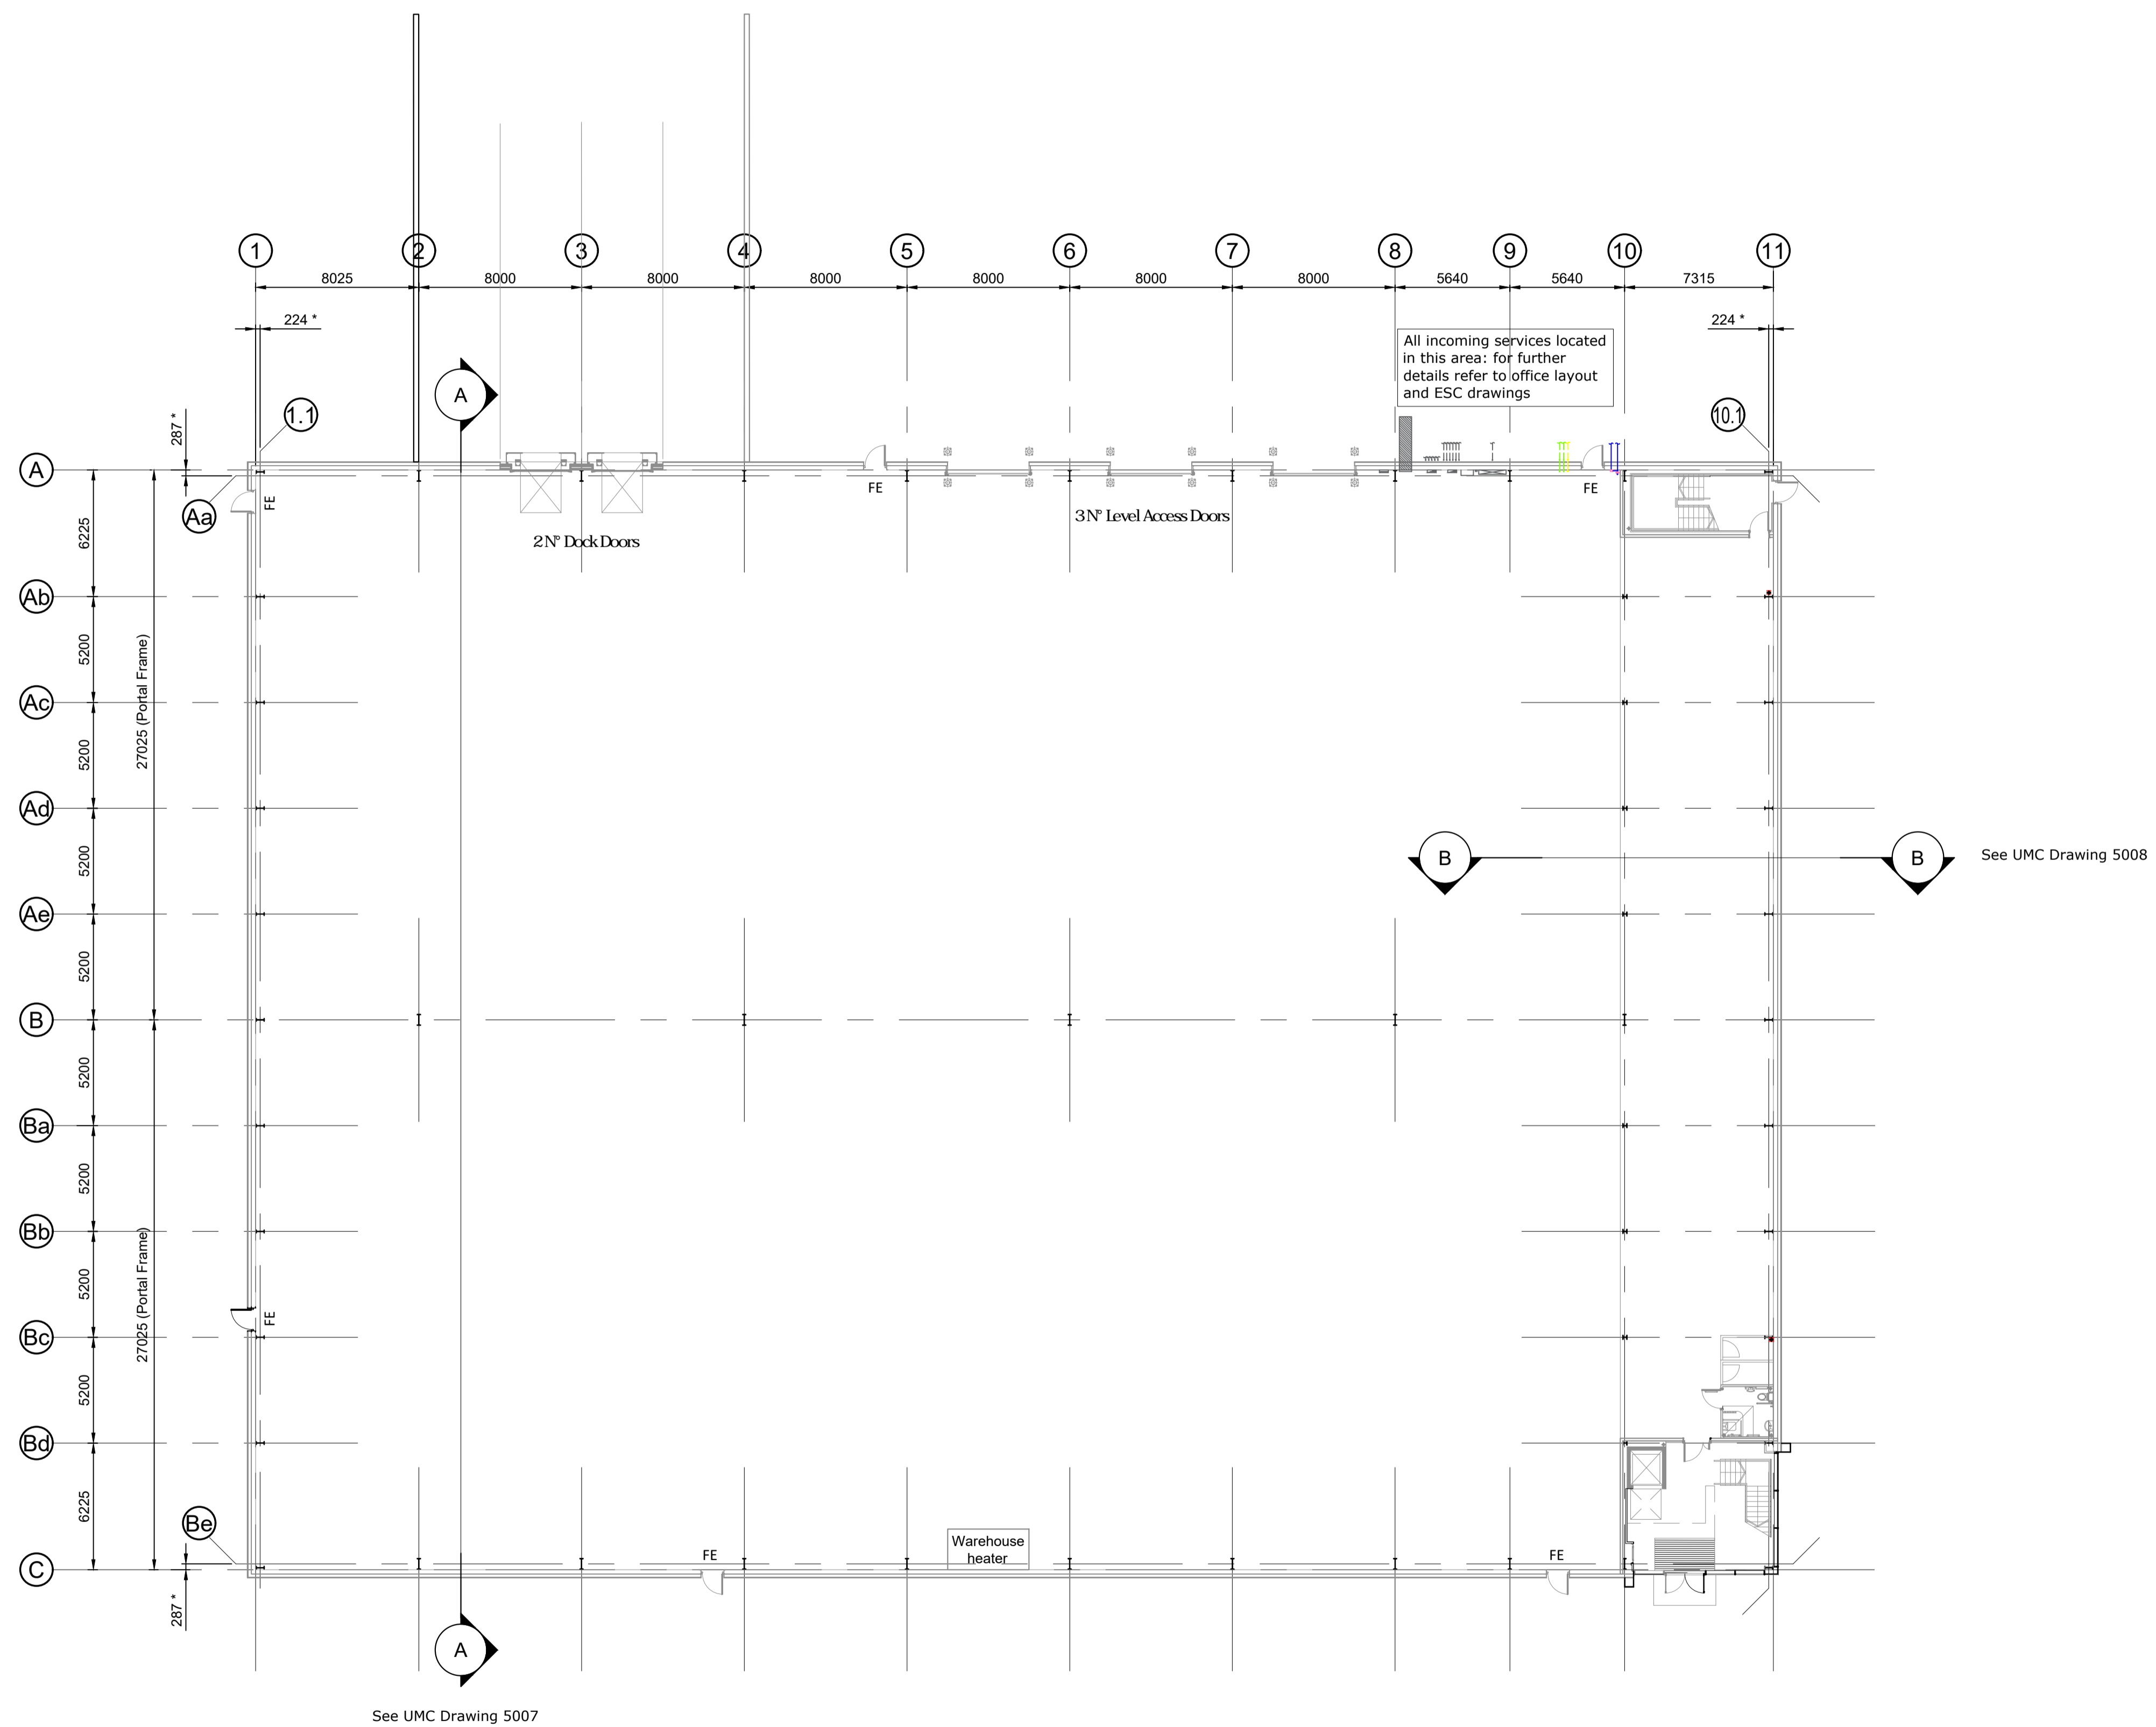

Dimensions suffixed with an asterisk (*) indicate assumed dimensions that are dependant upon finalised structural design and may therefore change

Unit 5 Warehouse Layout Scale 1:200

A	First Issue	jrh	AJL	25/06/18
rev	amendments	by	ckd	date

**Bedford Link Development,
Bedford**
Unit 5 - Warehouse Layout

LMP (Bell Farm) Limited

Drawing Status:	Preliminary
Drawn / Checked:	jrh / AJL
Date:	25/06/2018
Scale:	1:200 A1
Drawing no:	Revision:
17202 D5002	A